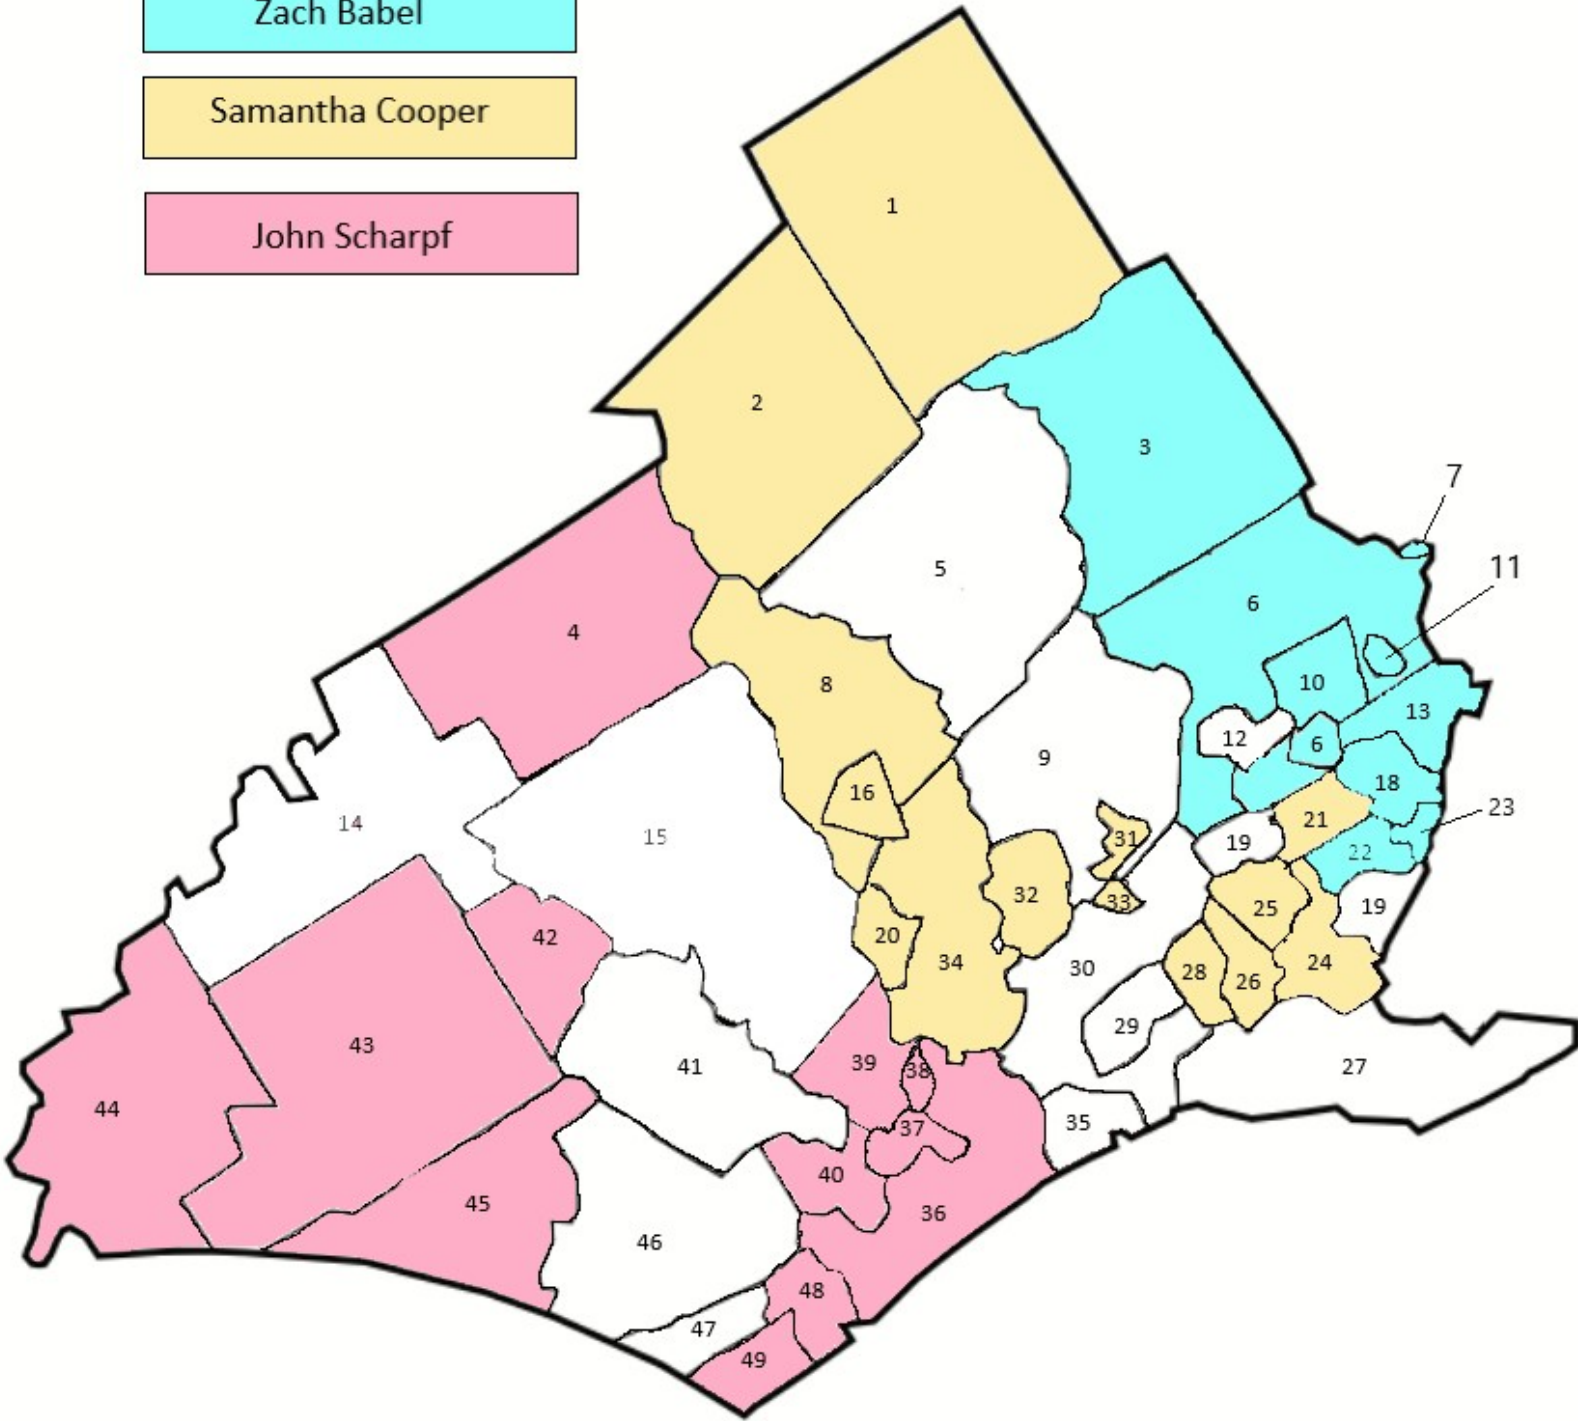

Zach Babel
Samantha Cooper
John Scharpf

- 1 - Radnor Twp
- 2 - Newtown Twp
- 3 - Haverford Twp
- 4 - Edgmont Twp
- 5 - Marple Twp
- 6 - Upper Darby Twp
- 7 - Millbourne Boro
- 8 - Upper Providence Twp
- 9 - Springfield Twp
- 10 - Lansdowne Boro
- 11 - East Lansdowne Boro
- 12 - Clifton Heights Twp
- 13 - Yeadon Boro
- 14 - Thornbury Twp
- 15 - Middletown Twp
- 16 - Media Boro
- 17 - Aldan
- 18 - Darby Boro
- 19 - Darby Twp
- 20 - Rose Valley Boro
- 21 - Collingdale Boro
- 22 - Sharon Hill Boro
- 23 - Colwyn Boro
- 24 - Folcroft Boro
- 25 - Glenolden Boro
- 26 - Norwood Boro
- 27 - Tinicum Twp
- 28 - Prospect Park Boro
- 29 - Ridley Park Boro
- 30 - Ridley Park Twp
- 31 - Morton Boro
- 32 - Swarthmore Boro
- 33 - Rutledge Boro
- 34 - Nether Providence Twp
- 35 - Eddystone Boro
- 36 - Chester City
- 37 - Upland Boro
- 38 - Parkside Boro
- 39 - Brookhaven Boro
- 40 - Chester Twp
- 41 - Aston Twp
- 42 - Chester Heights Boro
- 43 - Concord Twp
- 44 - Chadds Ford Twp
- 45 - Bethel Twp
- 46 - Upper Chi Twp
- 47 - Lower Chi Twp
- 48 - Trainer Boro
- 49 - Marcus Hook Boro