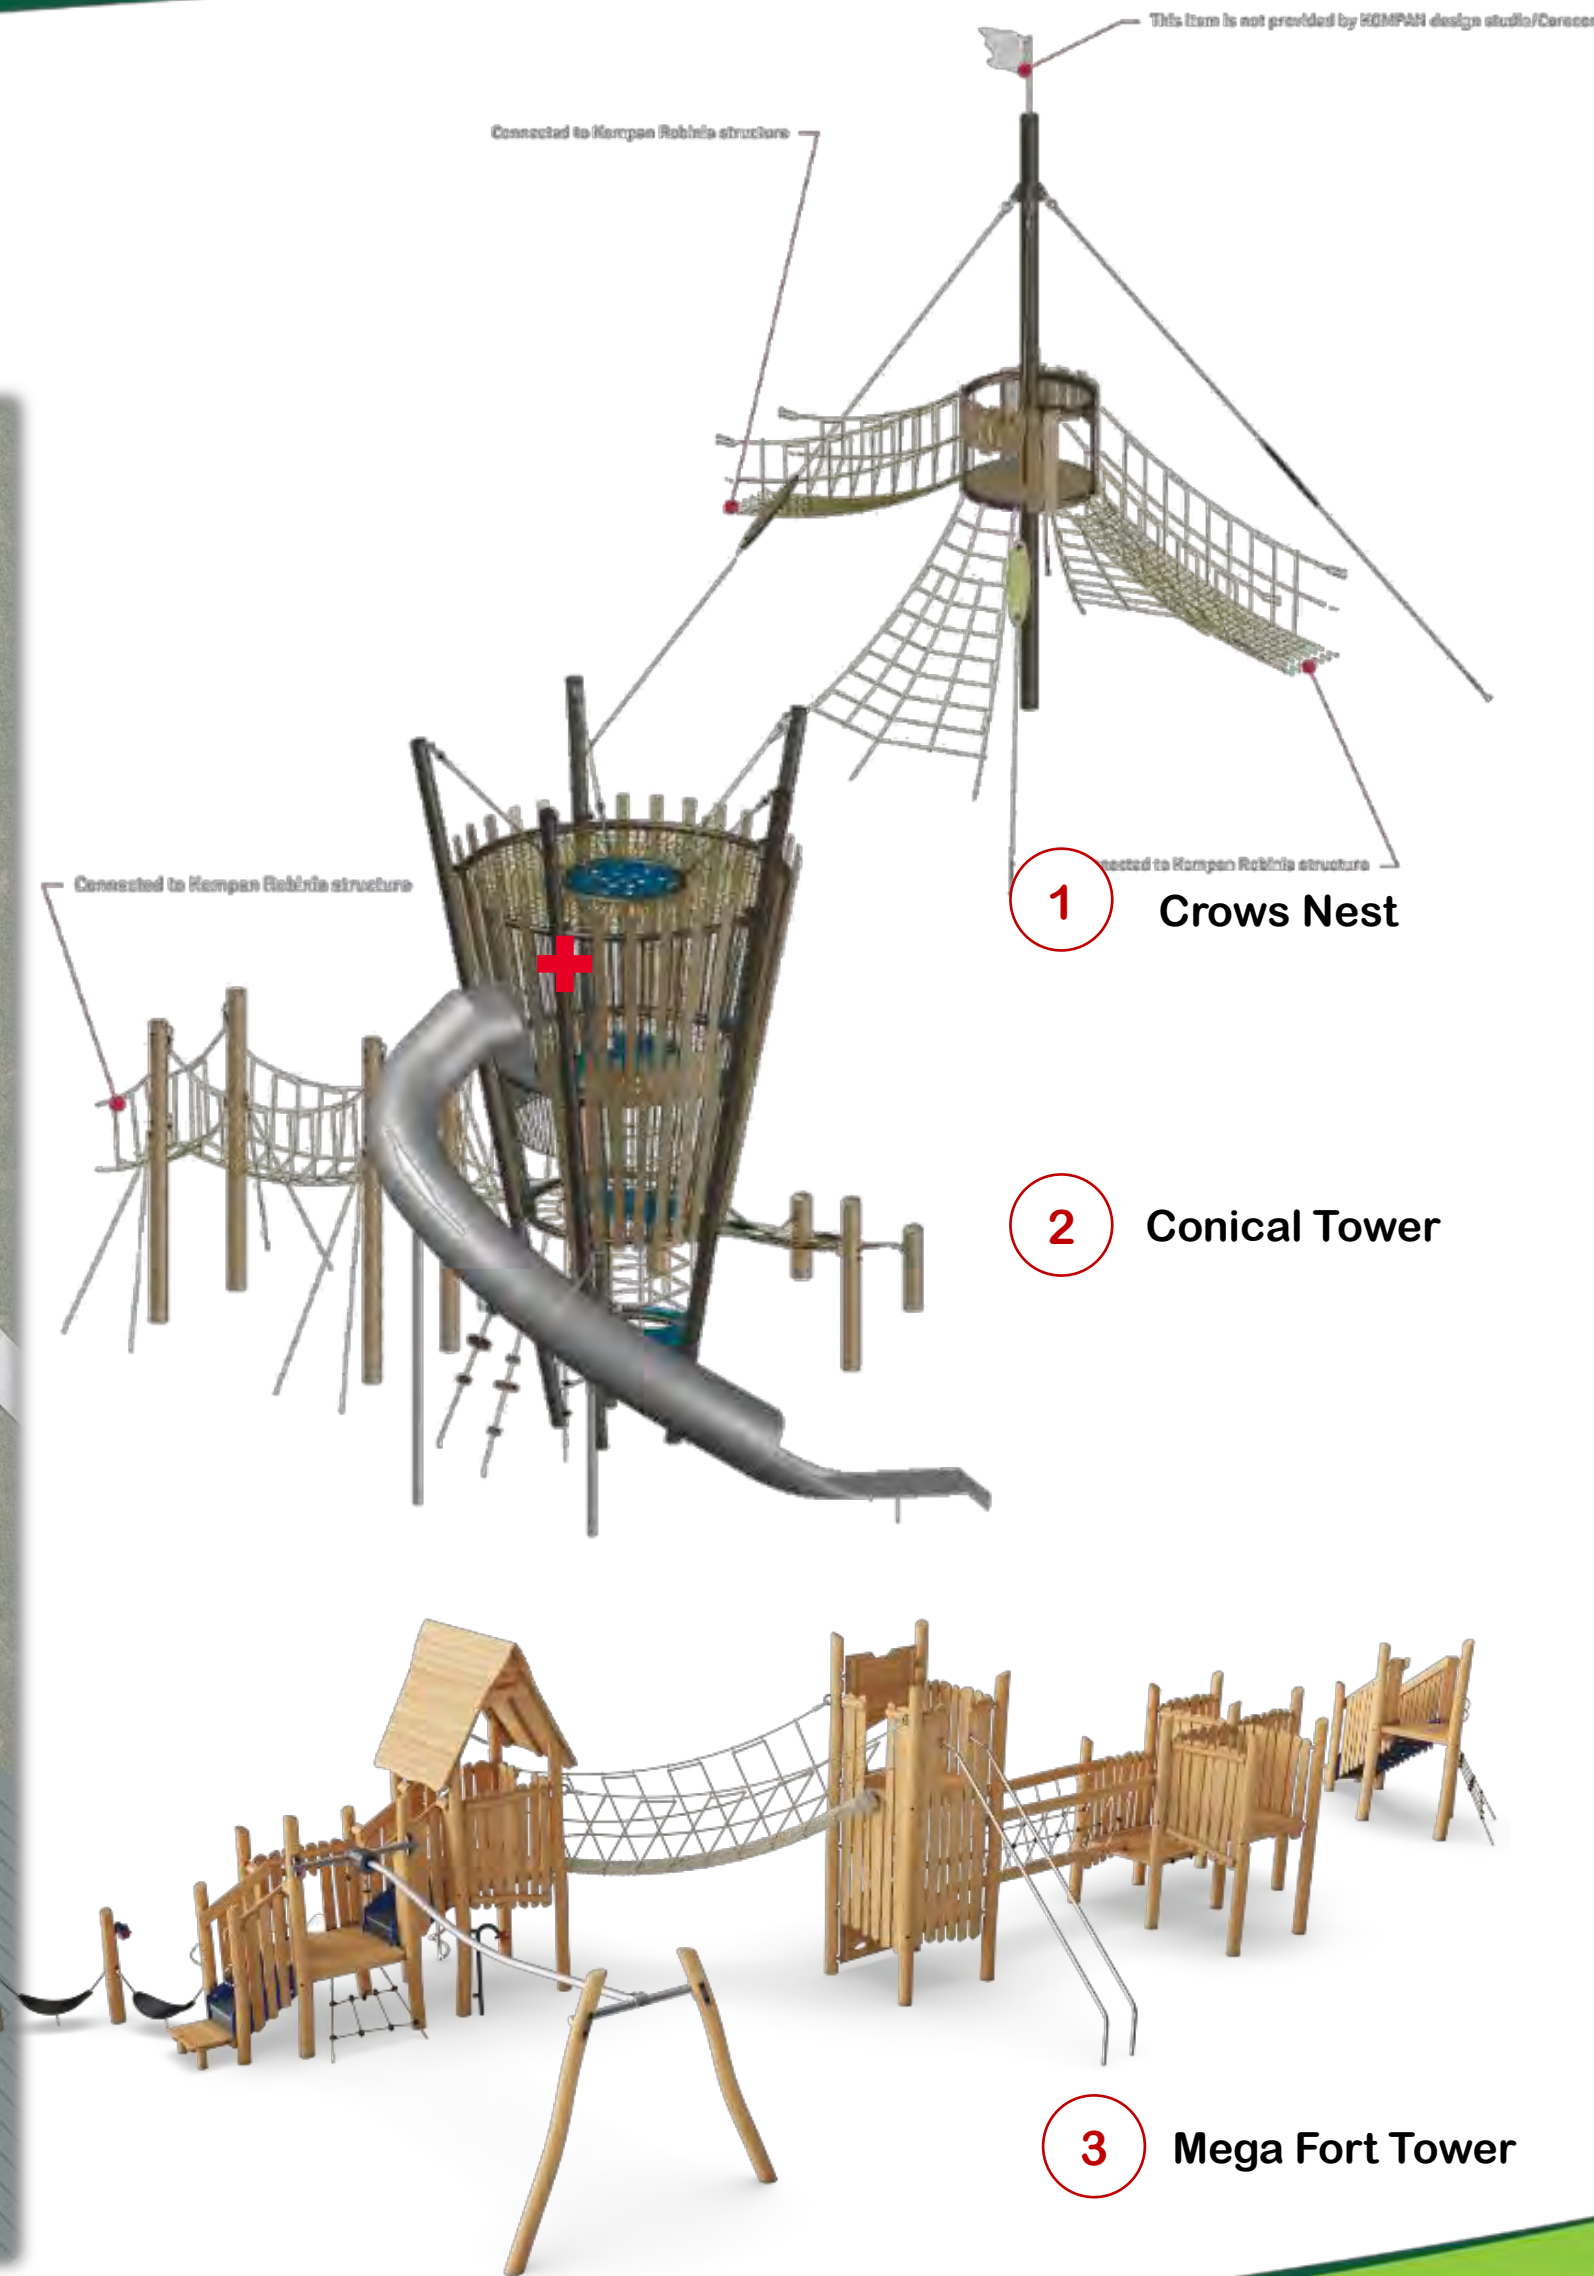

# Proposed Playground

**KOMPANY**  
Let's play!

SCAN ME

Scan for link to video!

## 5-12 year old play area

**KOMPAN**  
Let's play

1 Crows Nest

2 Conical Tower

3 Mega Fort Tower

# Proposed Playground

5-12 year old play area

7 Podium

8 Crawling Tunnel

9 Little Beavers' Stream