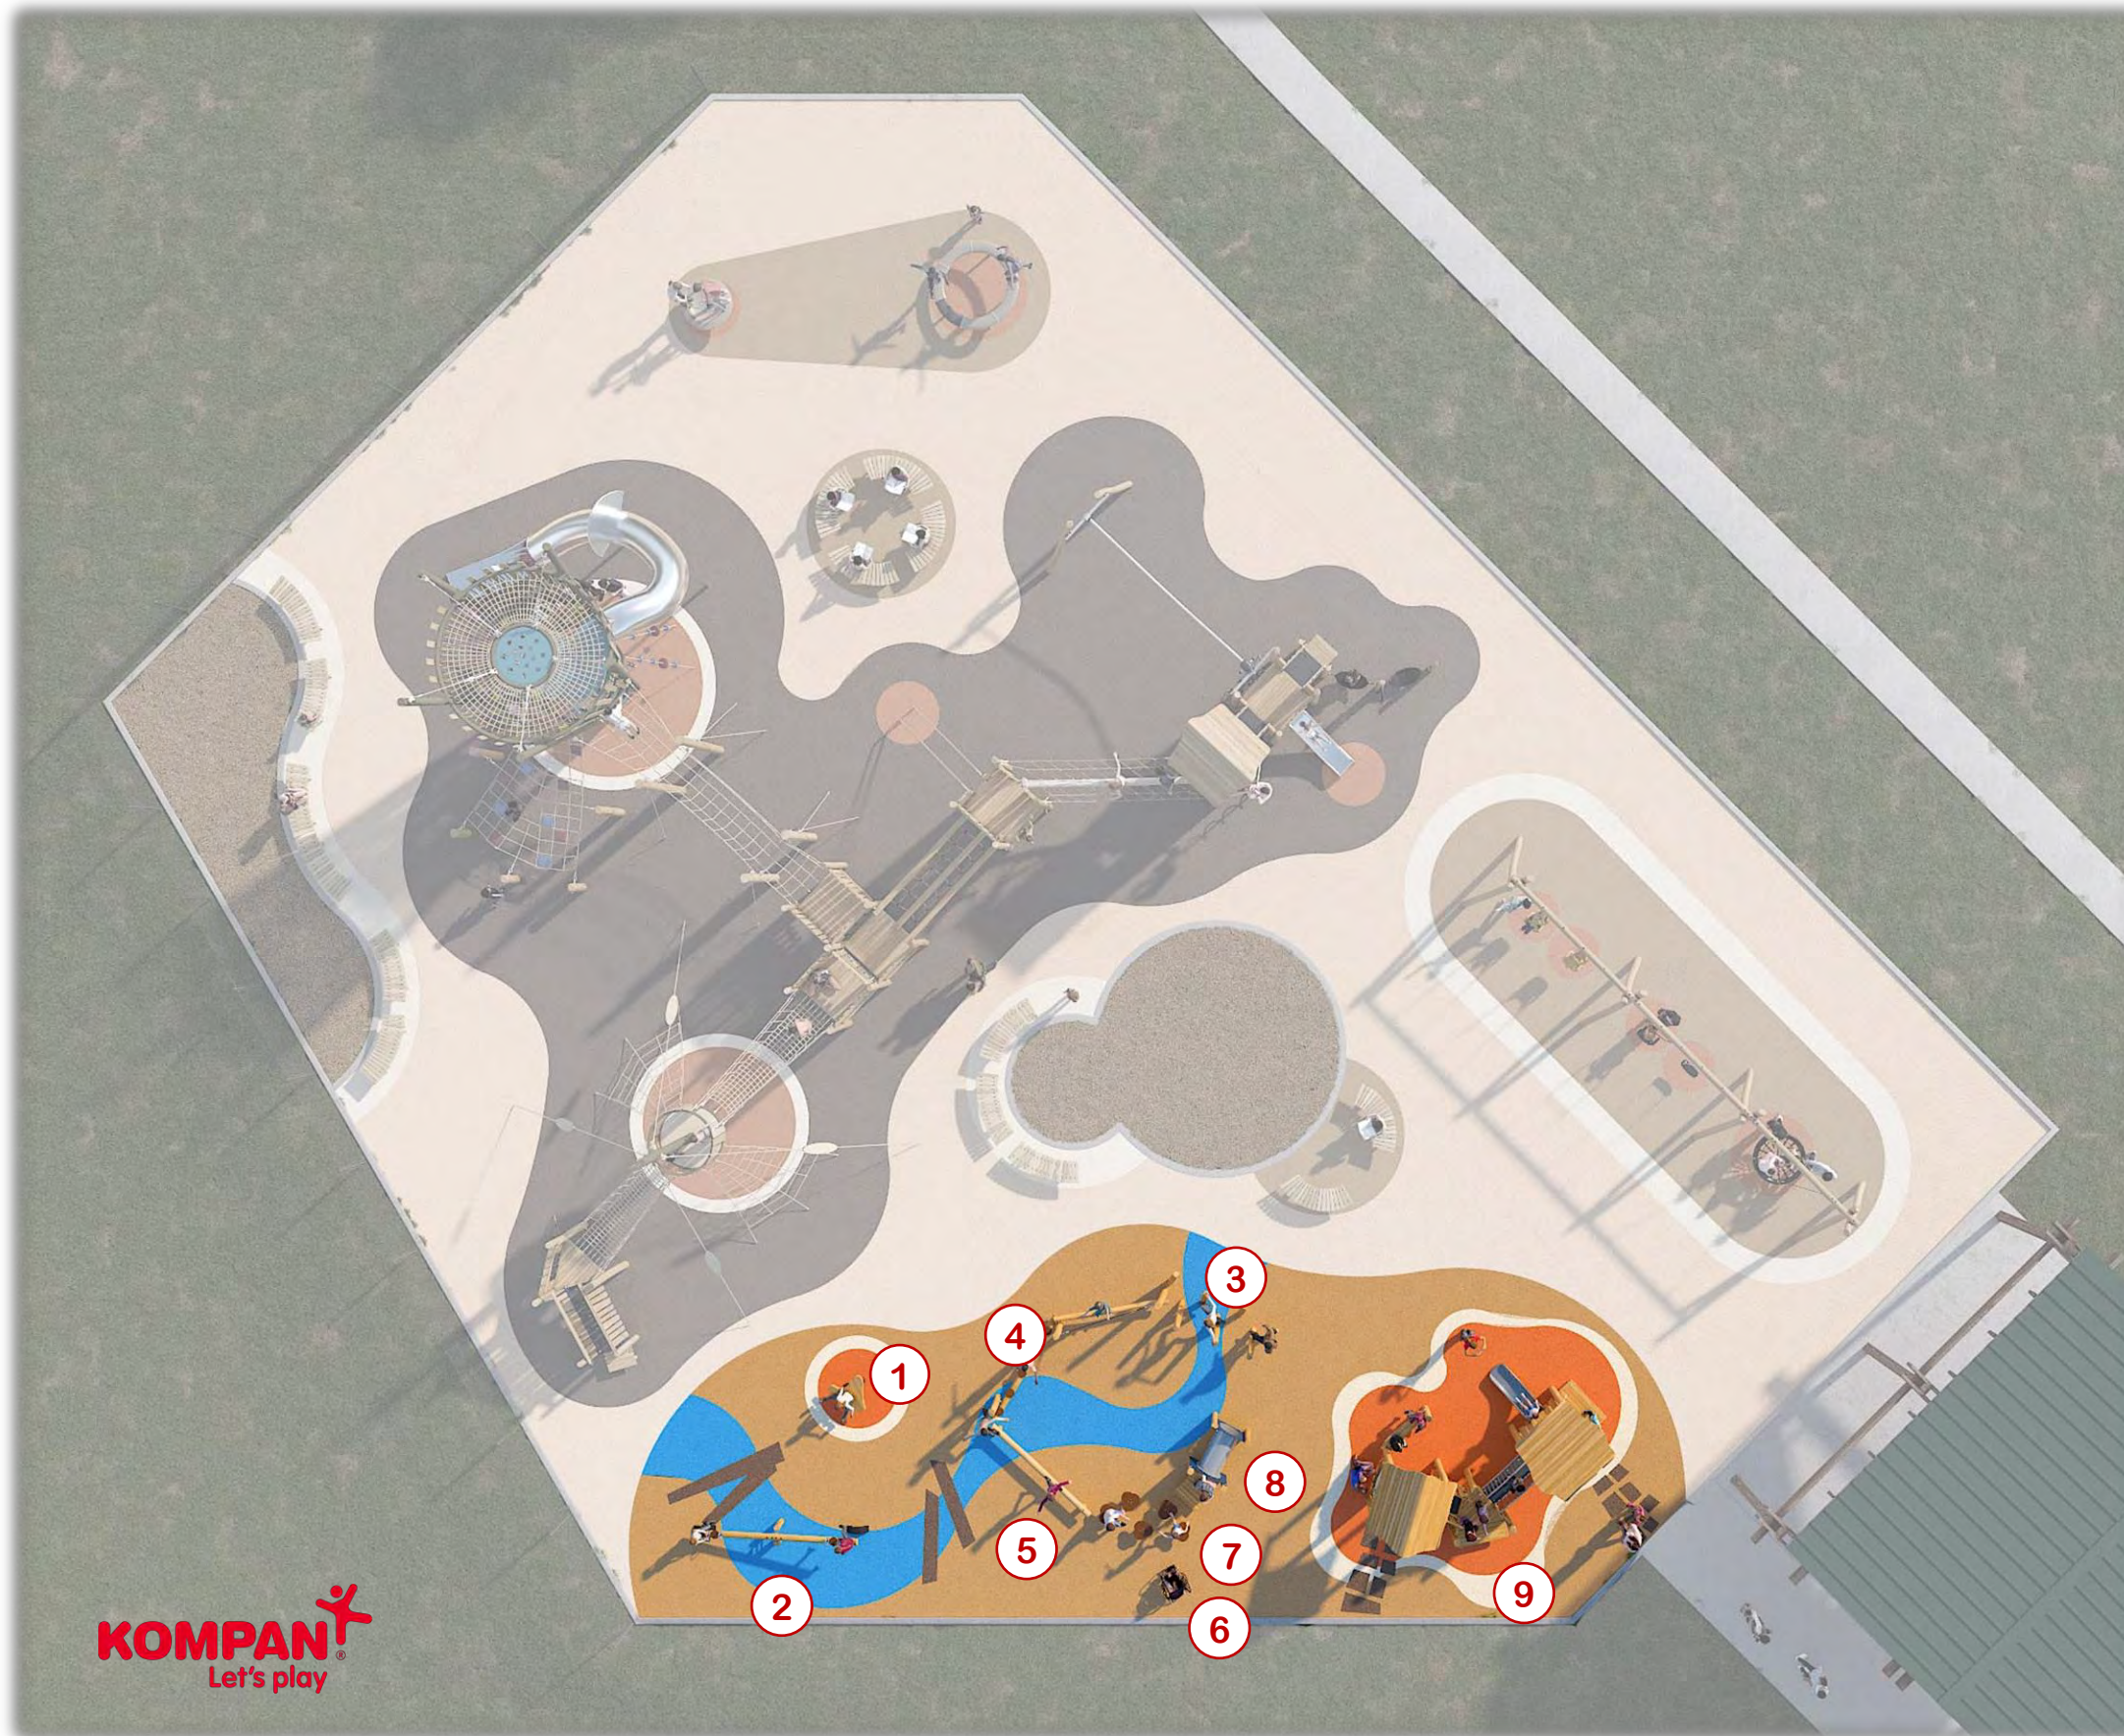

2-5 year old play area

KOMPAN®
Let's play