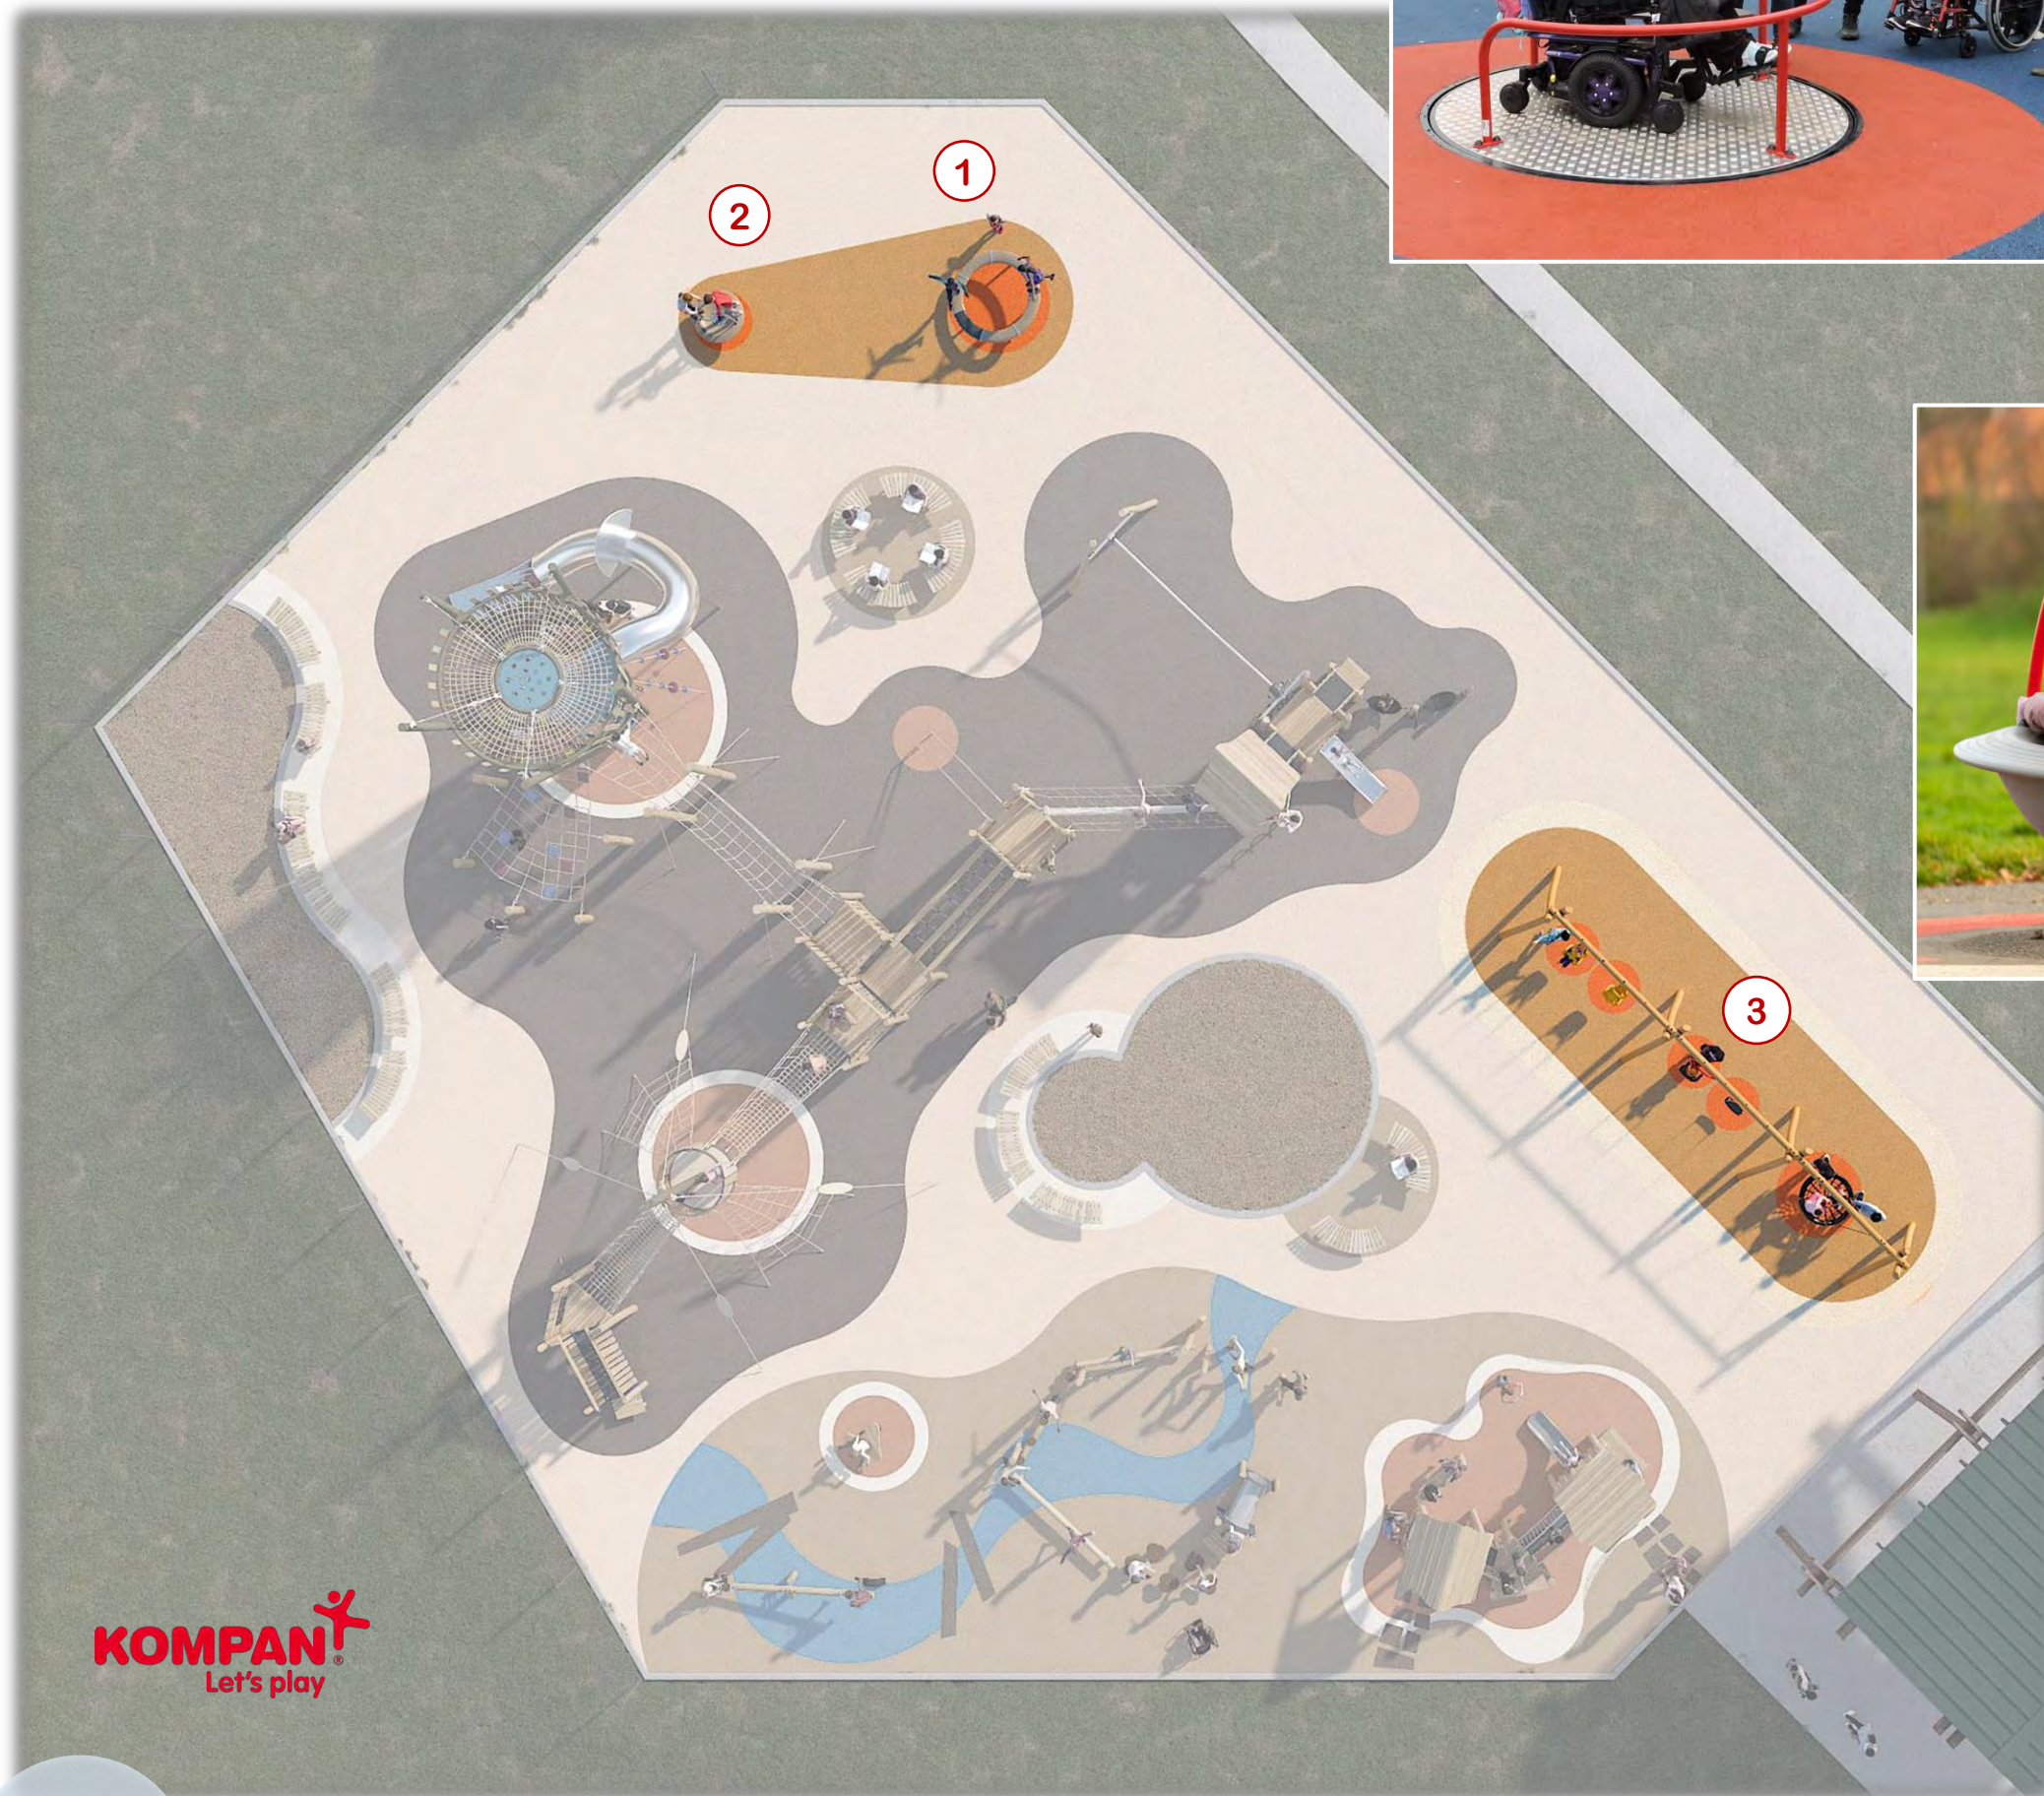

# Proposed Playground

5-12 year old play area

7 Podium

8 Crawling Tunnel

9 Little Beavers' Stream

# Proposed Playground

2-5 year old play area

## Spinners and Swings

1 ADA Carousel or Supernova

2 Tipi Carousel

3 Swing Set  
1 Basket, 1 Belt,  
1 You & Me, 2 ADA Seats