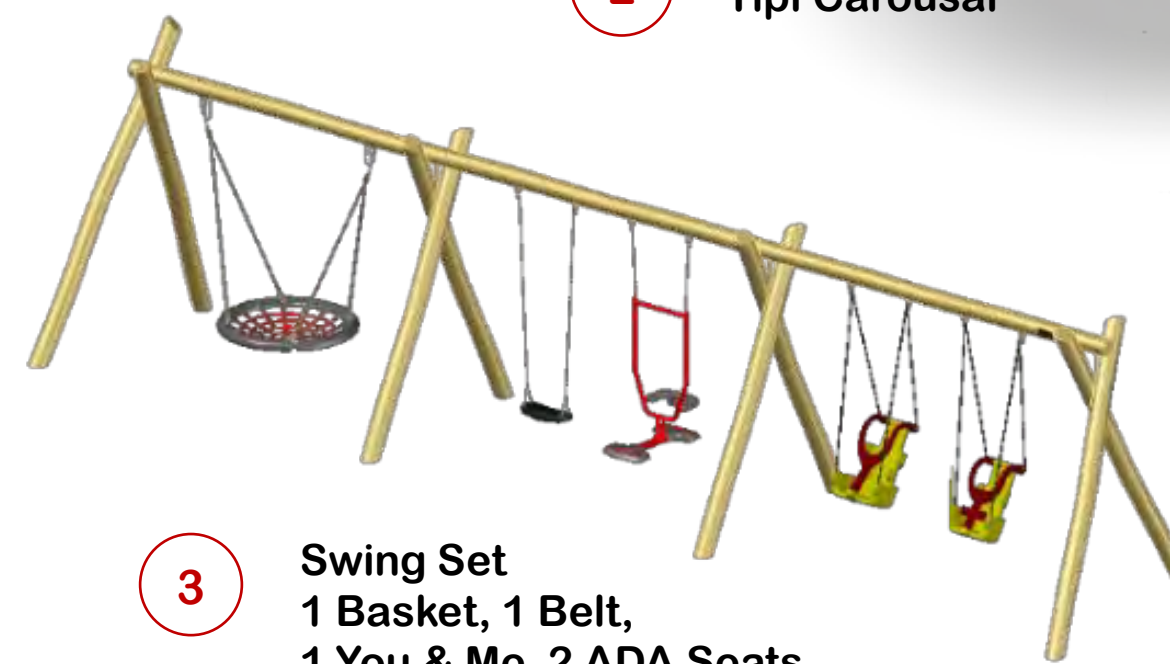

7 Podium

8 Crawling Tunnel

9 Little Beavers' Stream

# Proposed Playground

2-5 year old play area

## Spinners and Swings

1 ADA Carousel or Supernova

2 Tipi Carousel

3 Swing Set  
1 Basket, 1 Belt,  
1 You & Me, 2 ADA Seats