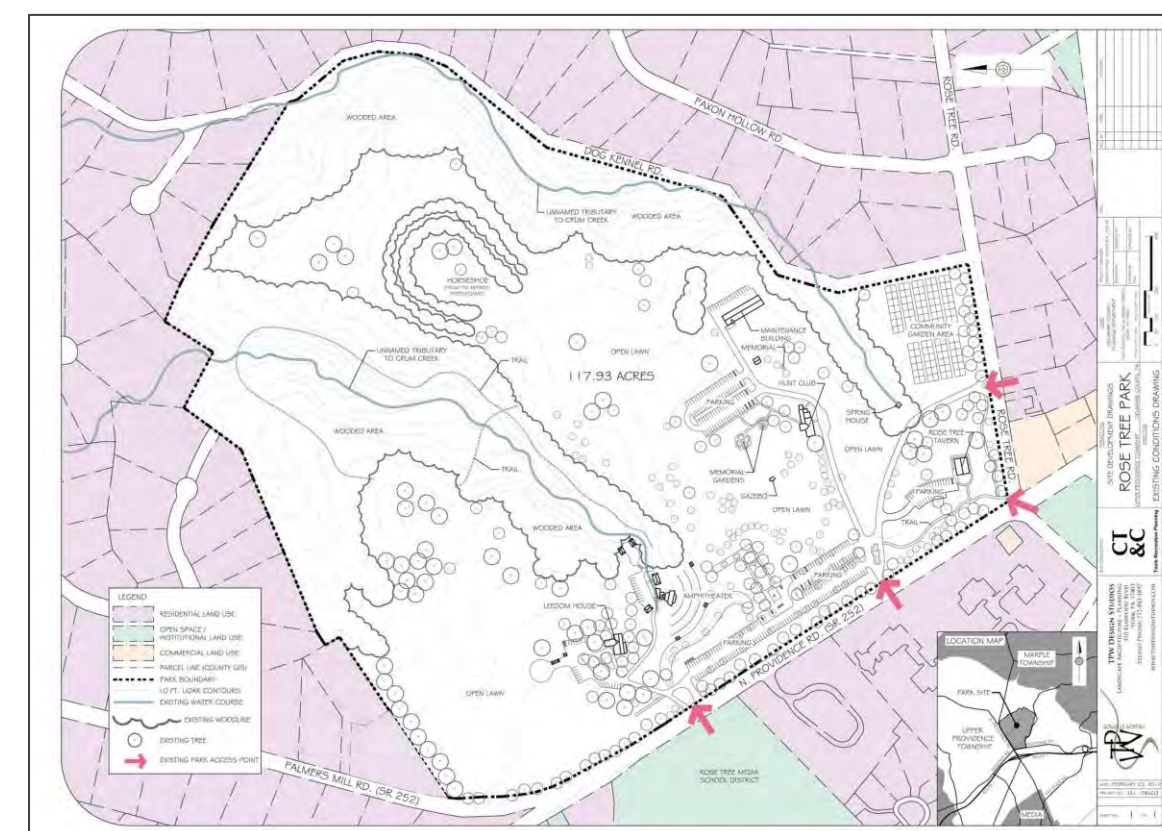

**Project Background:**  
Delaware County  
Parks and Recreation Plan (2015)

Project Area

**Project Scope:**

- New playground
- Expanded Festival Mall
- Landscaping and Walkways

# Preliminary Site Plan

7 Podium

8 Crawling Tunnel

9 Little Beavers' Stream

## Spinners and Swings

1 ADA Carousel or Supernova

2 Tipi Carousel

3 Swing Set  
1 Basket, 1 Belt,  
1 You & Me, 2 ADA Seats