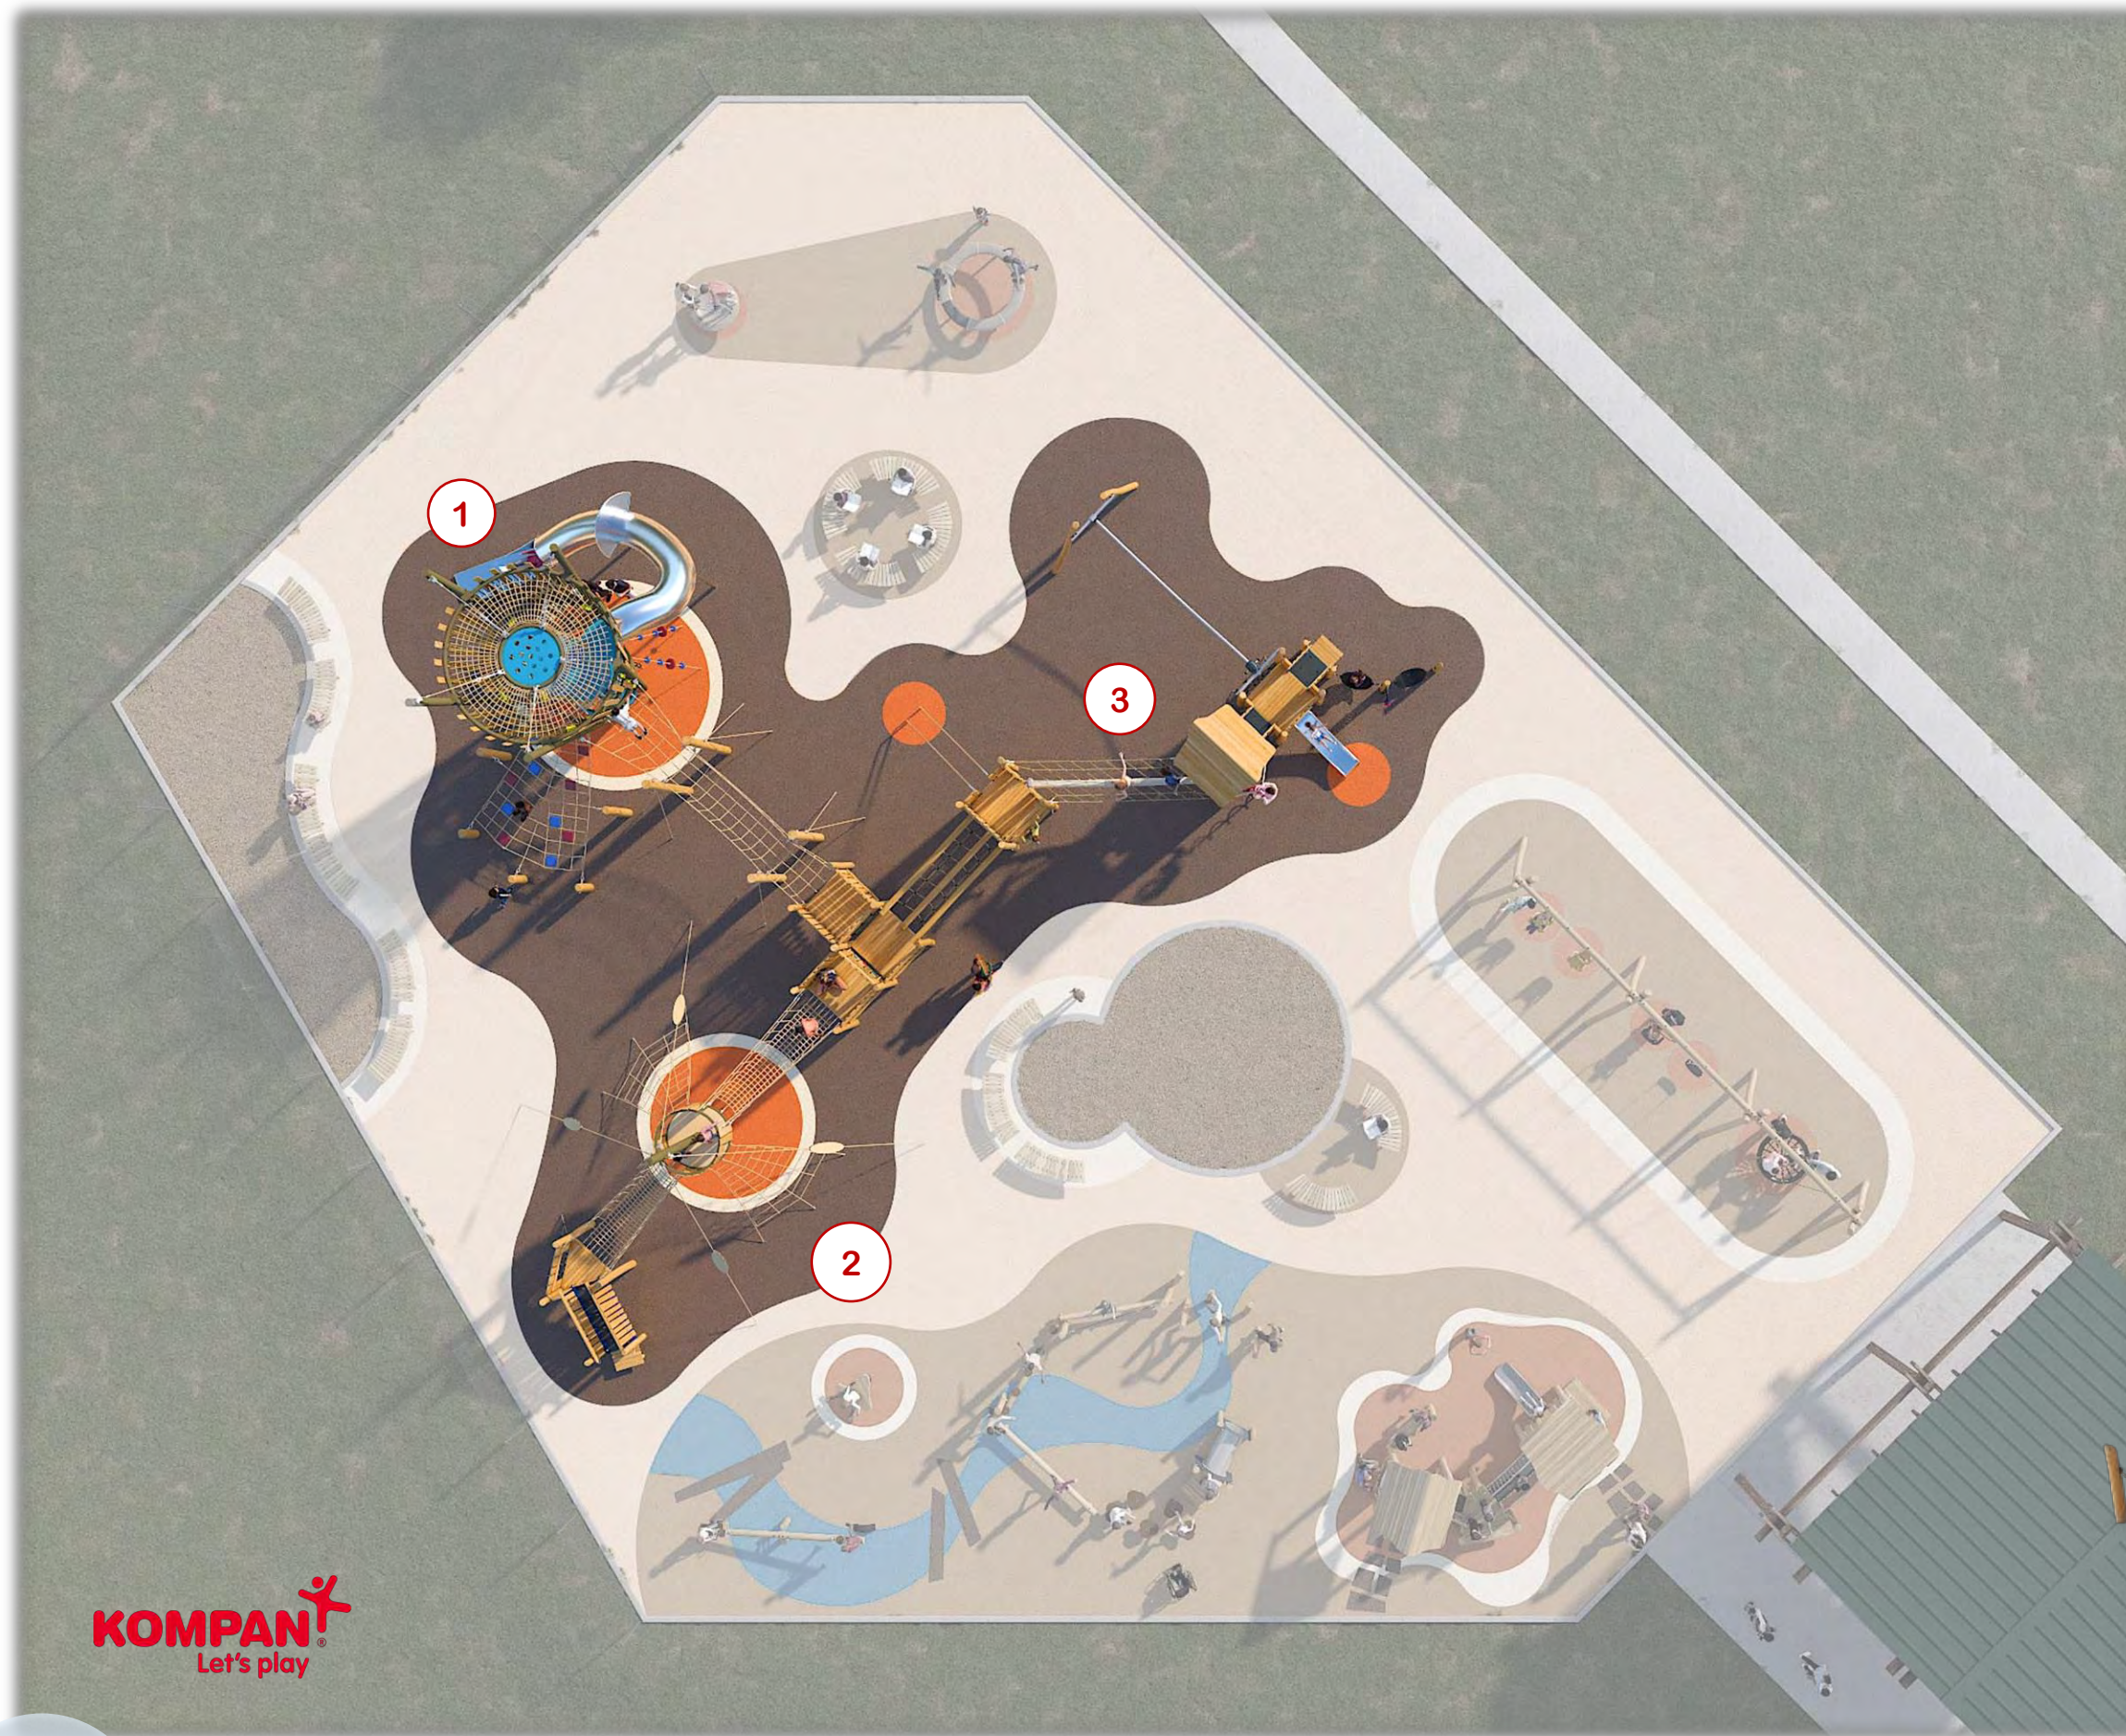

## 5-12 year old play area

**KOMPAN**  
Let's play

1 Crows Nest

2 Conical Tower

3 Mega Fort Tower

# Proposed Playground

5-12 year old play area

7 Podium

8 Crawling Tunnel

9 Little Beavers' Stream

# Proposed Playground

2-5 year old play area