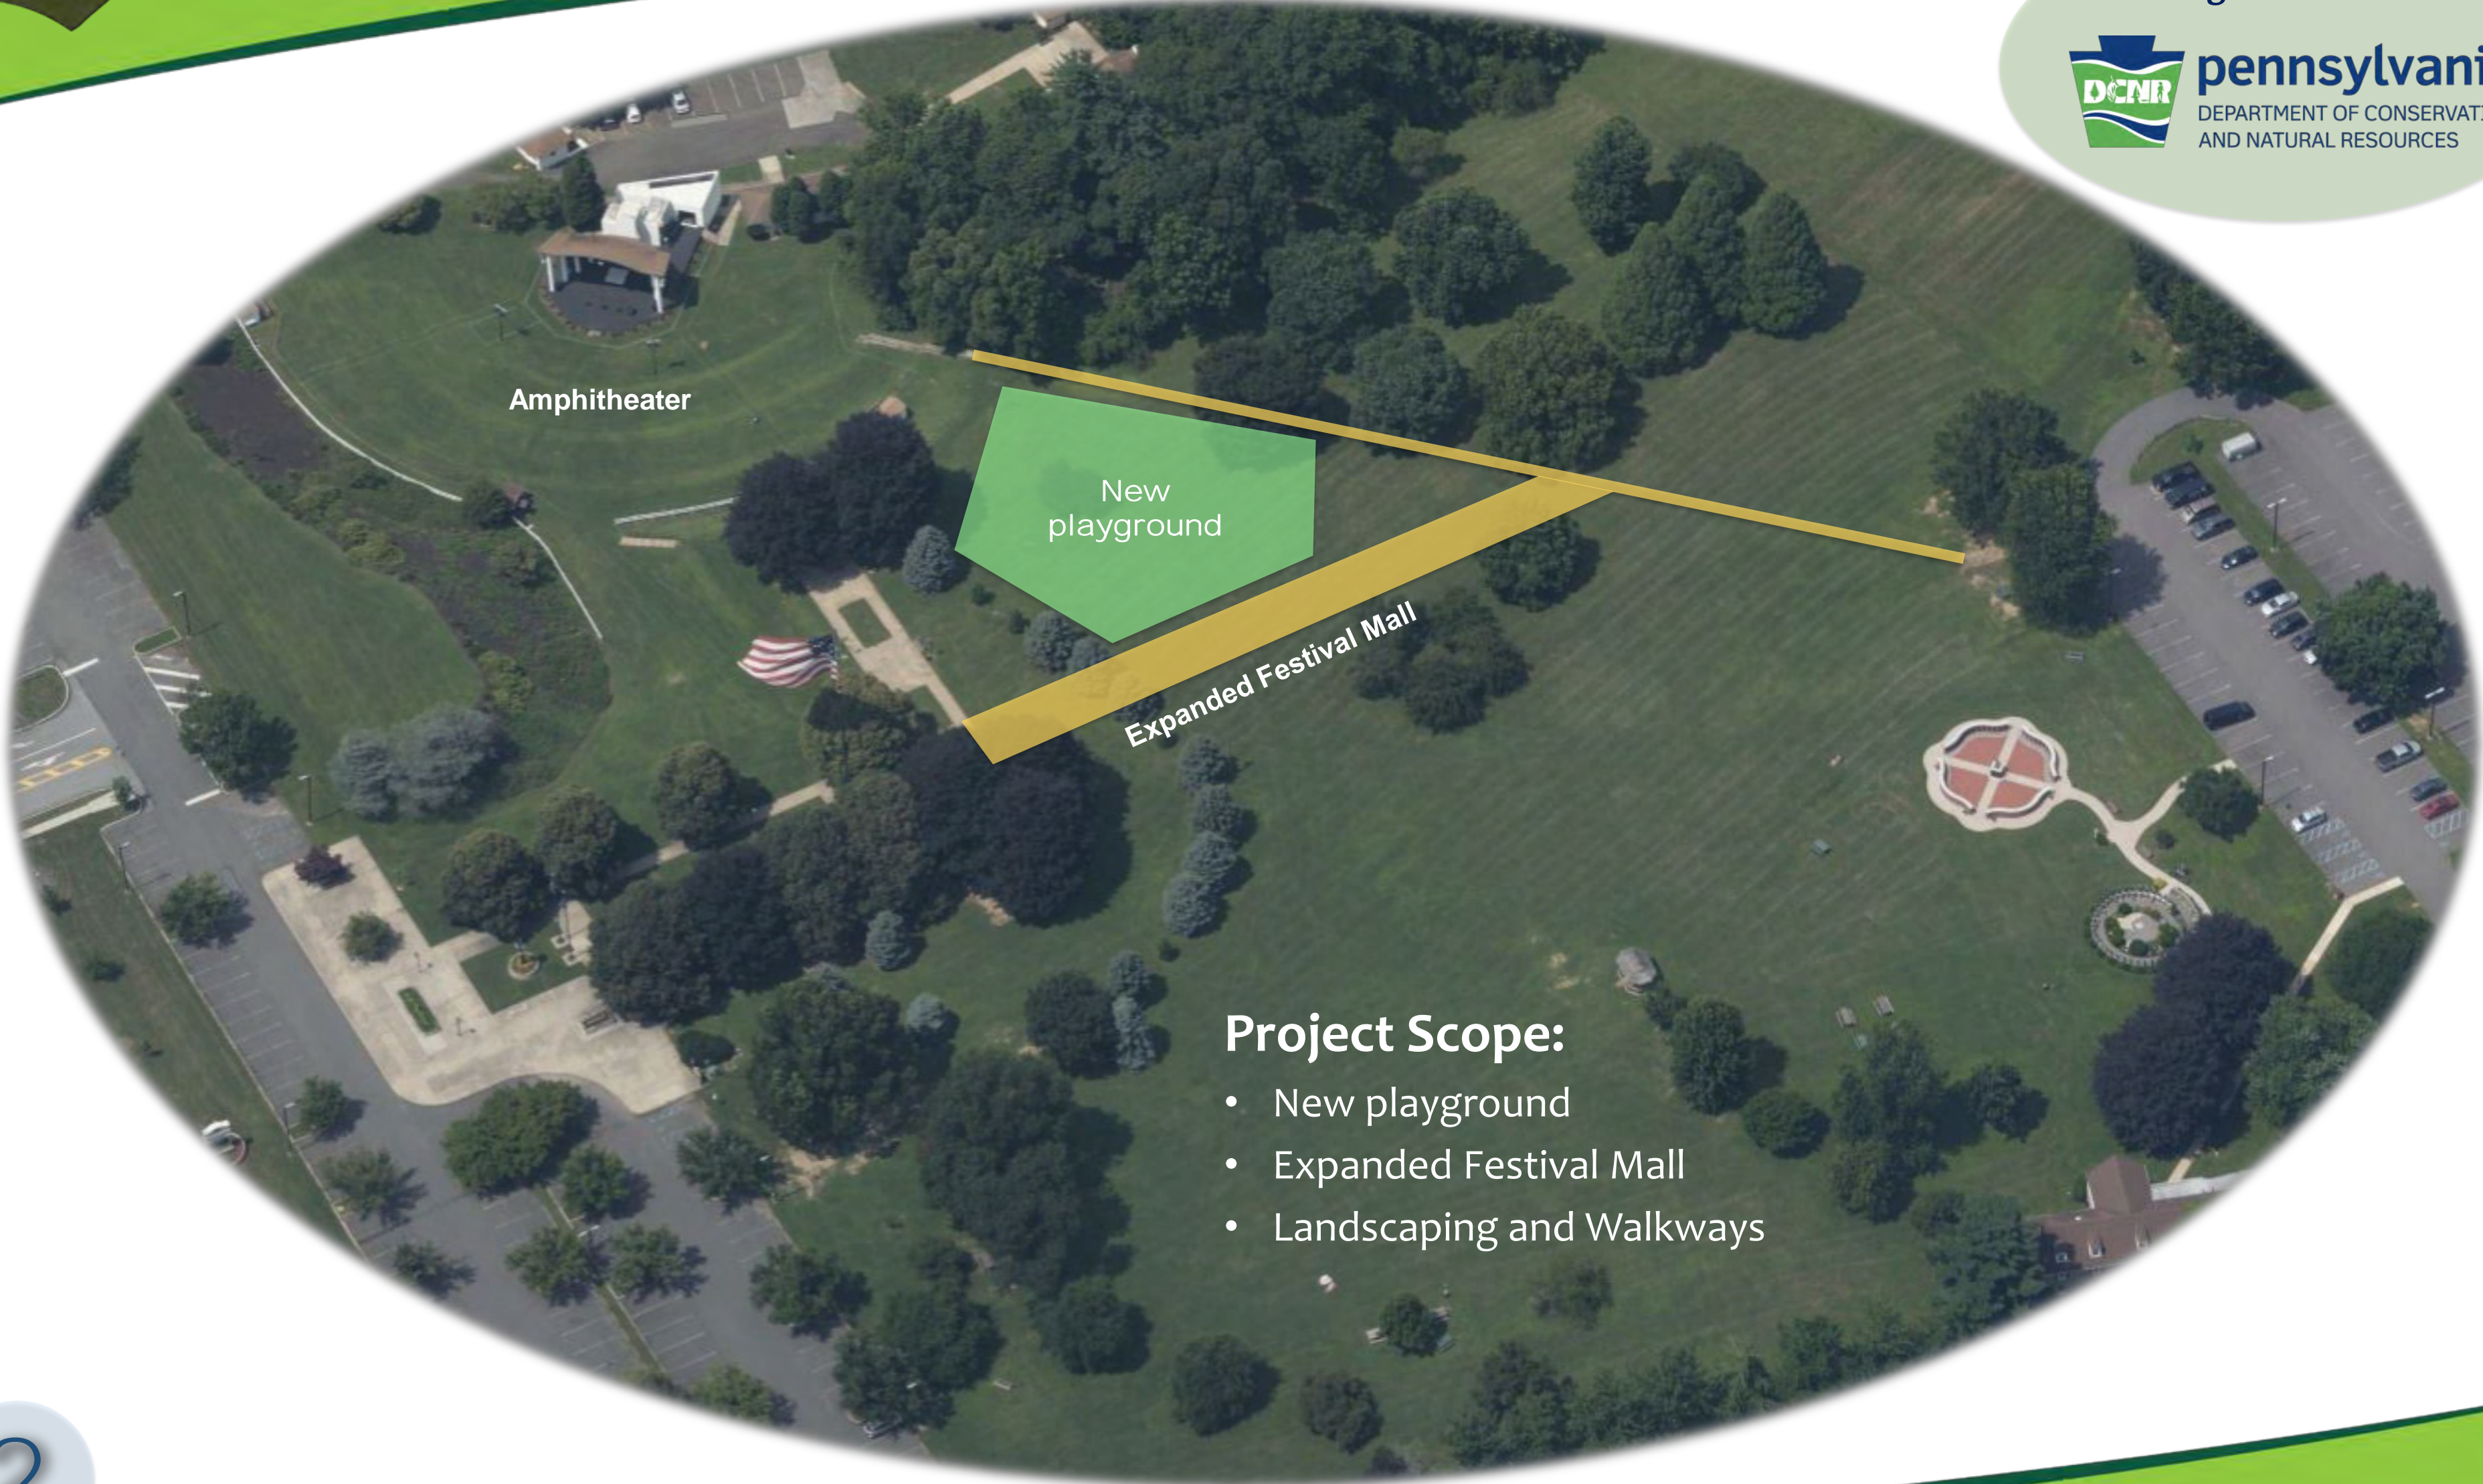

**Project Background:**  
Delaware County  
Parks and Recreation Plan (2015)

Project Area

**Project Scope:**

- New playground
- Expanded Festival Mall
- Landscaping and Walkways

# Proposed Playground

5-12 year old play area

7 Podium

8 Crawling Tunnel

9 Little Beavers' Stream

# Proposed Playground

2-5 year old play area