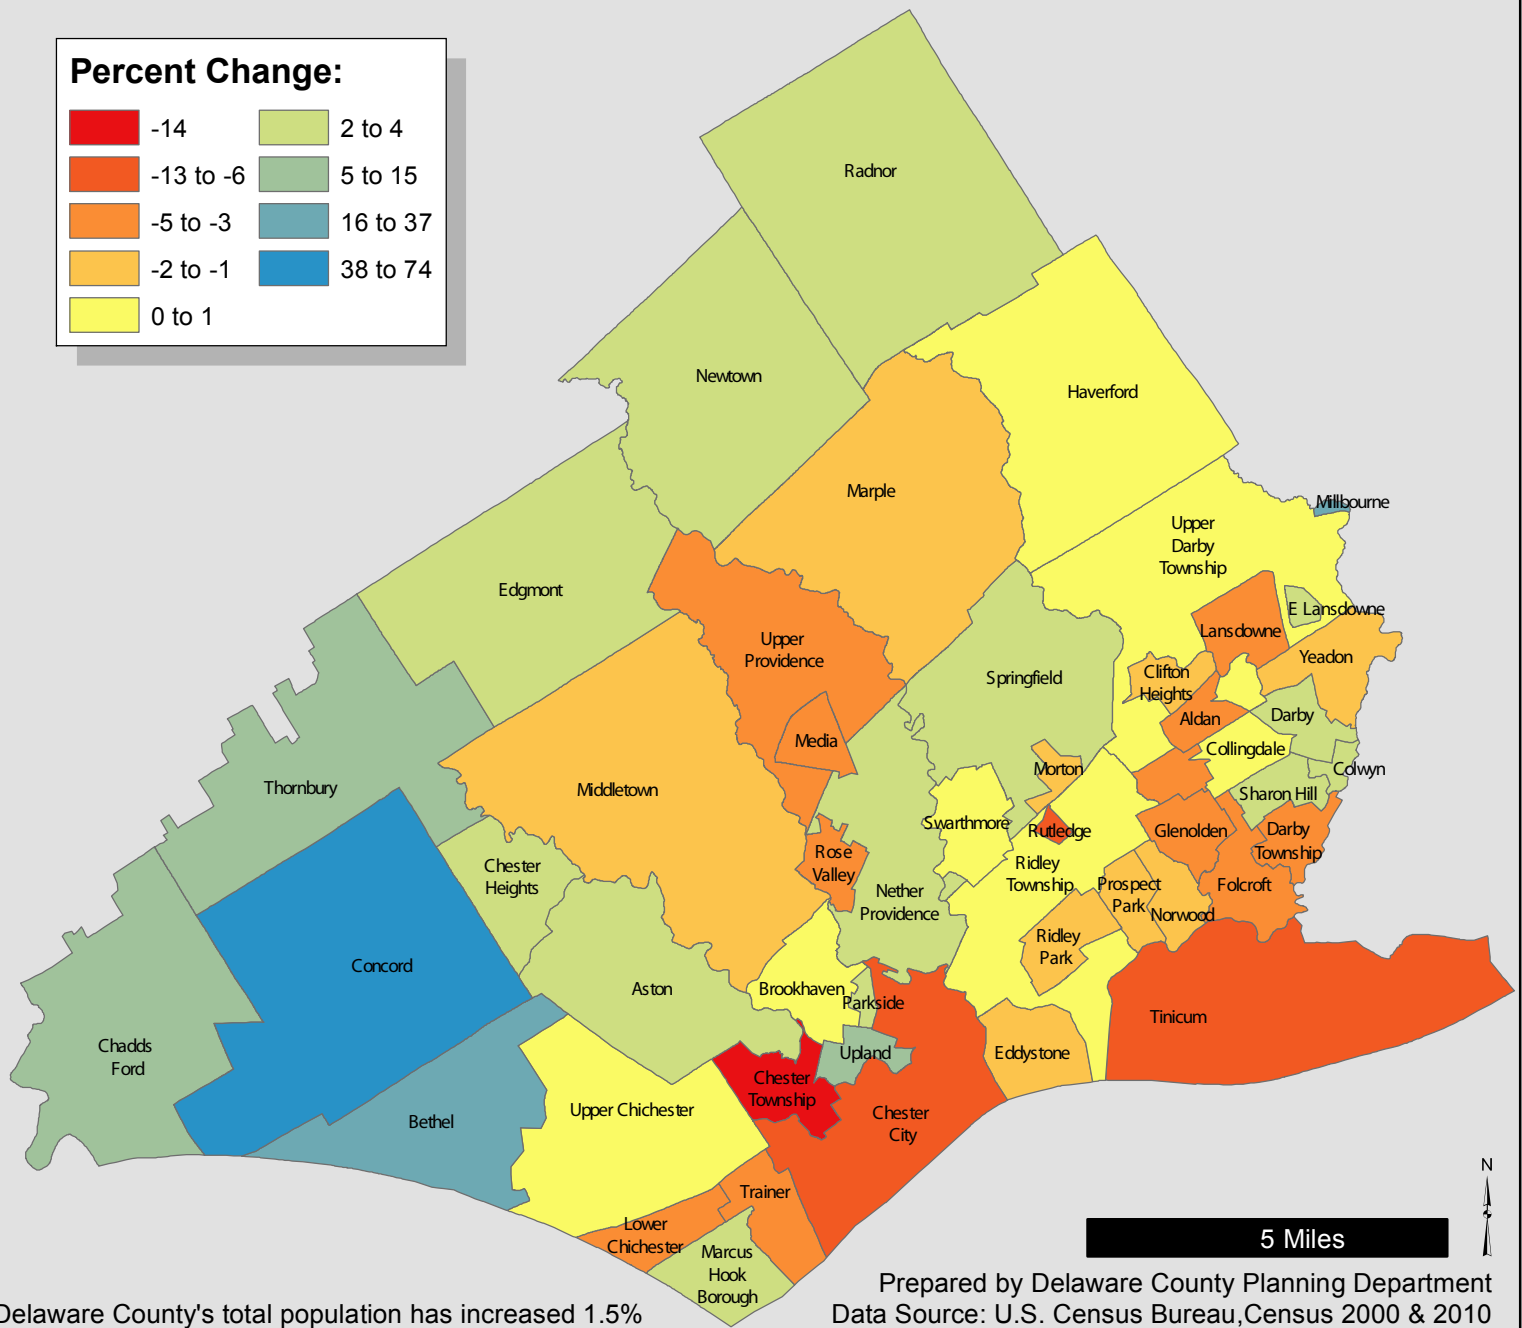

Percent Change in Total Population in Delaware County by Municipality 2000-2010

Percent Change in Total Population per Municipality