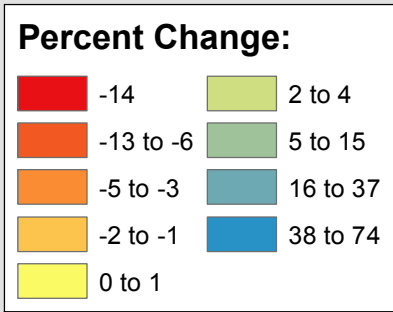

Percent Change in Total Population in Delaware County by Municipality 2000-2010

Percent Change in Total Population per Municipality